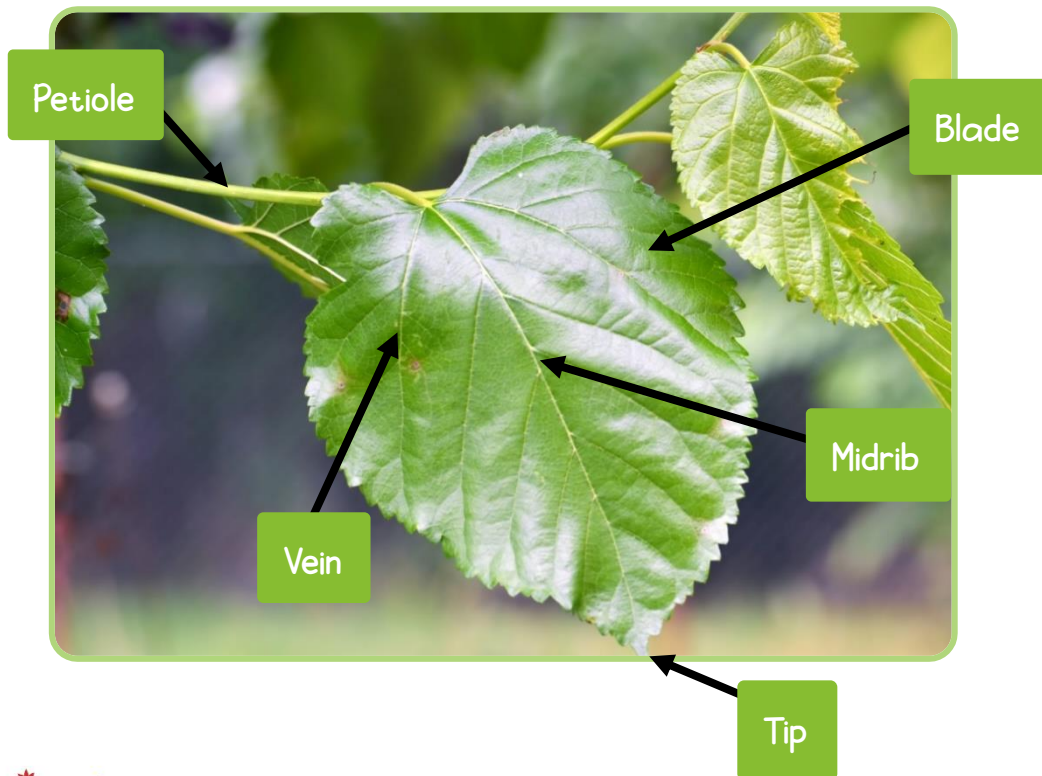

Topic: All about leaves!

BANK OF AMERICA

Name: _____

Date: _____

Parts of a Plant

Parts of a leaf

Leaves are the primary site of photosynthesis in plants. A leaf get its green colour from chlorophyll, a green pigment found in chloroplasts.

Fun Facts

Plant cells inside of a leaf contain chloroplast and conduct the photosynthesis process. The photosynthesis process inside of a leaf converts water and carbon dioxide into sugar and oxygen.

Thorns help to protect the plant from being eaten.
Vines help the plant to attach to surfaces, and to climb trees.

Some leaves are used to store energy in bulbs. An example is the onion.
Many succulents store water in some of their leaves.

Carnivorous plants use adapted leaves to capture their prey.
Plants with leaves all year round are evergreens, and those that shed their leaves are deciduous.

round

triangular

I like my leaf because.....

Parts of a Leaf

STEM VEIN BLADE

Match the Leaves!

color the square with the matching leaf:

Circle the picture that is the same size as the first picture.