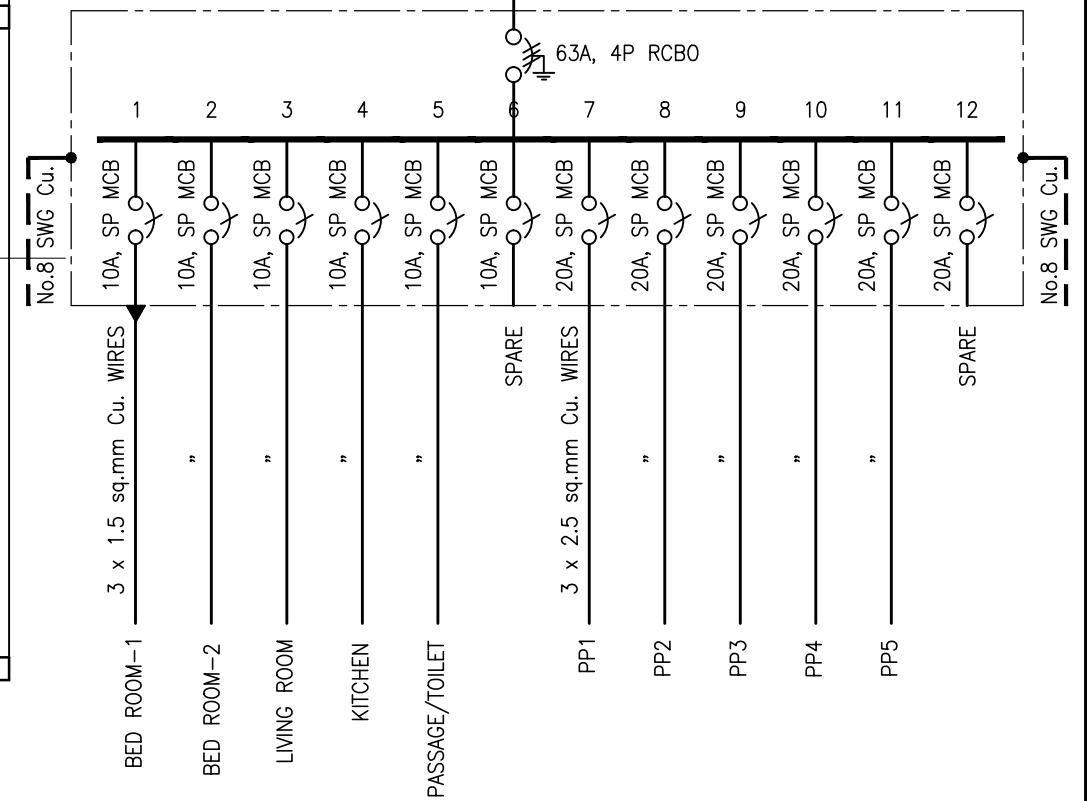

LEGEND

SYMBOL	DESCRIPTION	SYMBOL	DESCRIPTION
⊕-I	WALL BRACKET LIGHT POINT.	⊕-+	6A, SOCKET OUTLET WITH SWITCH.
⊕	CEILING LIGHT POINT.	⊕-	6A, SOCKET OUTLET WITHOUT SWITCH.
⊙	1200/900mm CEILING FAN.	⊕-+	6/16A, SOCKET OUTLET WITH SWITCH.
↻	225 Ø EXHAUST FAN.	⊕-+	20A, SOCKET OUTLET WITH PUSH BUTTON SWITCH
⌋	6A, ONE WAY SWITCH.	⊕-+	TV OUTLET.
⌋	120W, FAN REGULATOR WITH SWITCH.	⊕BP	BELL PUSH.
⌋	20A, DP SWITCH WITH INDICATOR LAMP.	⊕	BELL / CHIMER.

DB

NOTES

- 1) ALL WIRING IN SURFACE CASING & CAPING
- 2) THE MOUNTING HEIGHTS ARE GIVEN IN BRACKET.
- 3) ALL DIMENSION ARE IN MM