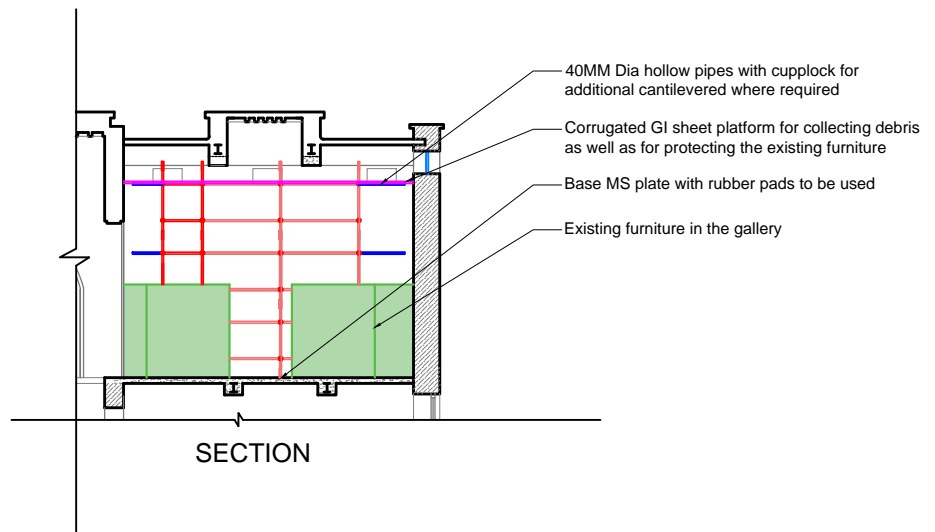

SECOND FLOOR
PORCELAIN GALLERY

SECTION

Plan

Size = 1mt X 2mt X 2mt c/c

Section

Plan

KEY PLAN