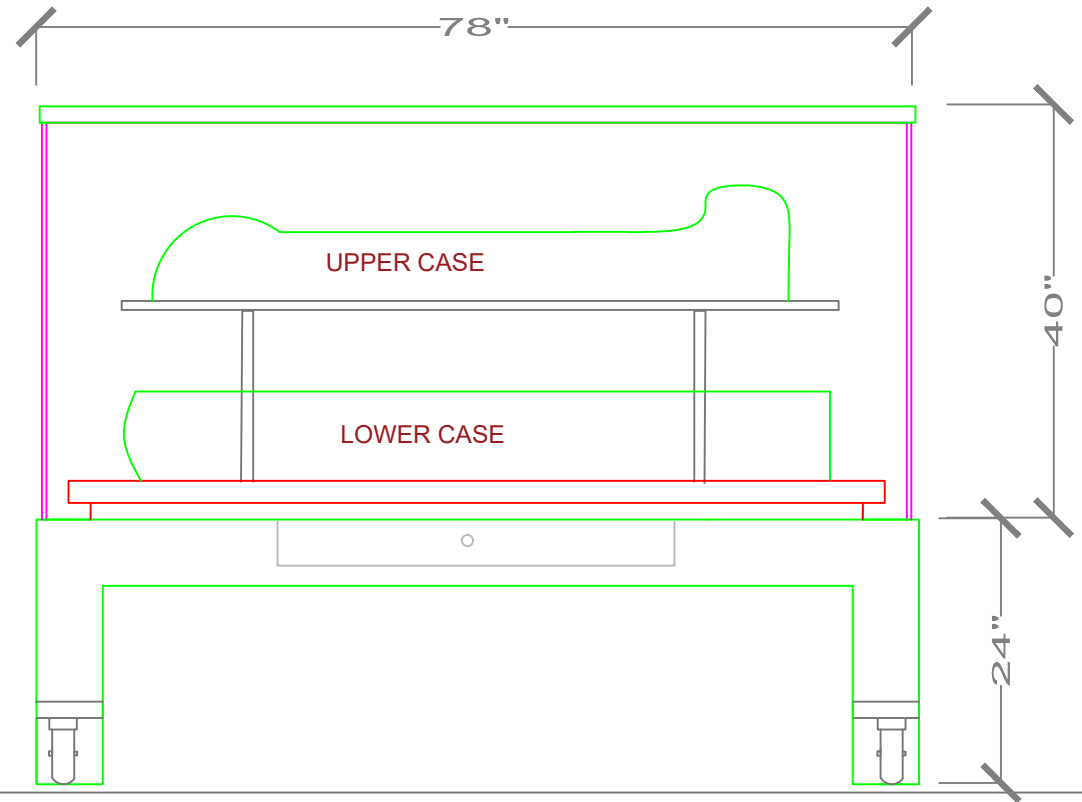

SIDE VIEW

FRONT VIEW

FOR ARMATURE
STAINLESS STEEL SQUARE PIPE
40 X 40 MM, 304 GRADE

ISLAND DISPLAY CASE