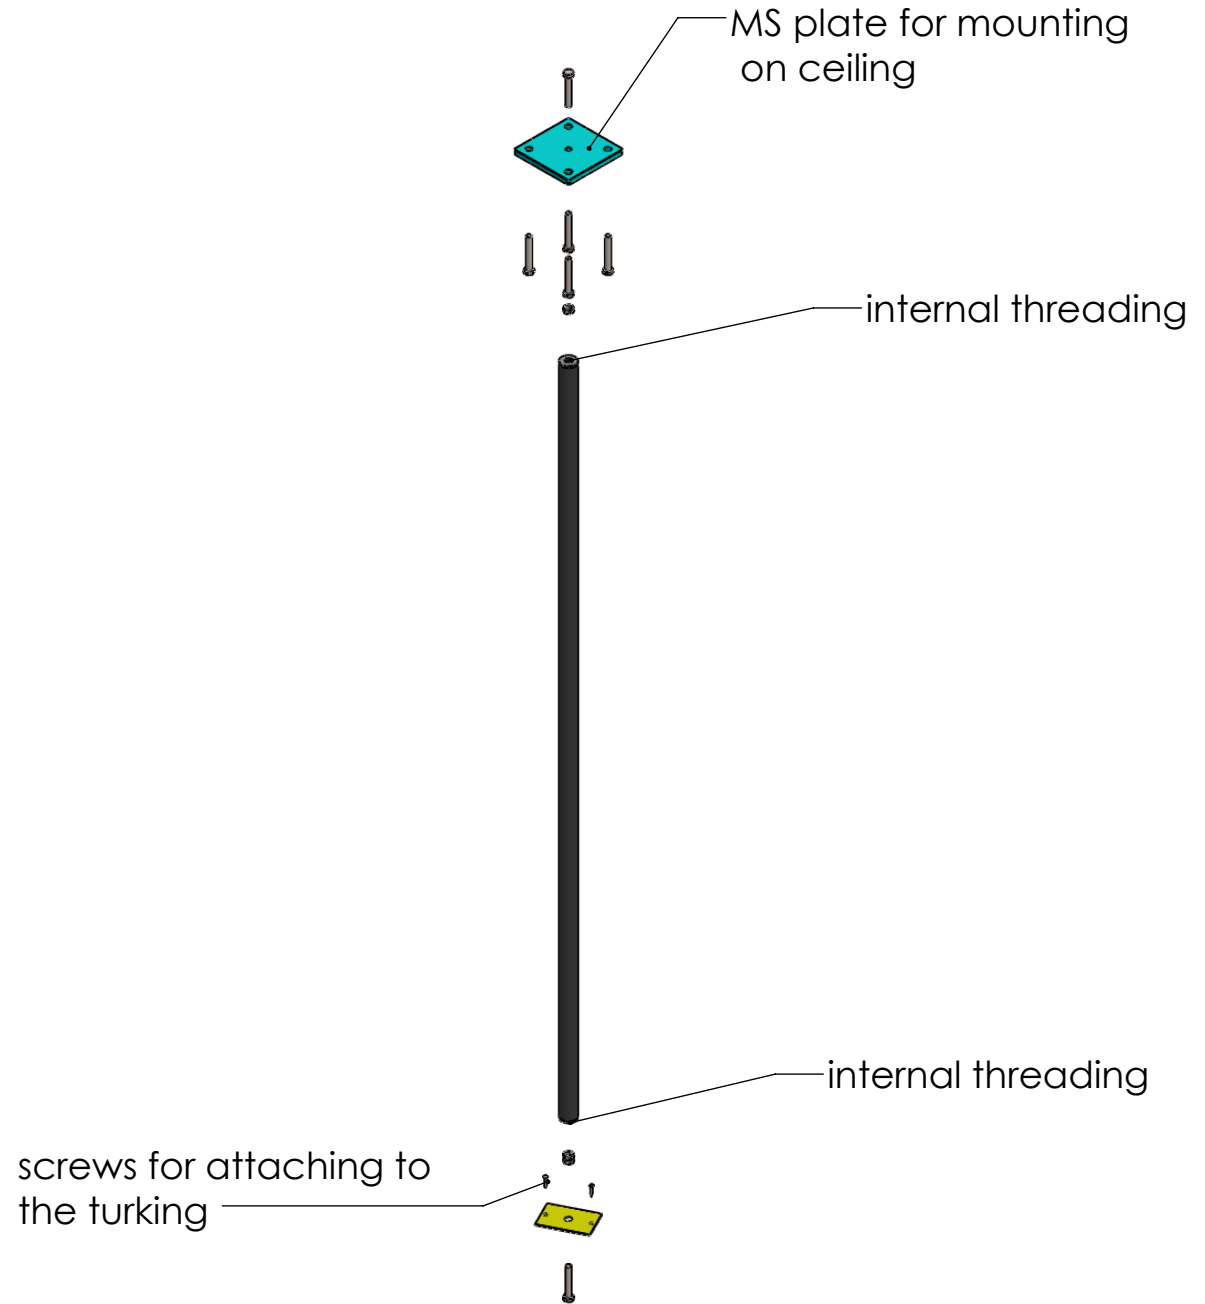

Sculpture Gallery Light Fixing Ceiling Structure
Vertically hanging pipe mounted on the ceiling
over which turkling shall be mounted.
on which light tracks shall be fitted

**Isometric View From the top
with transparent ceiling for clear visibility**

pipe assembly structure

all dim are in inches