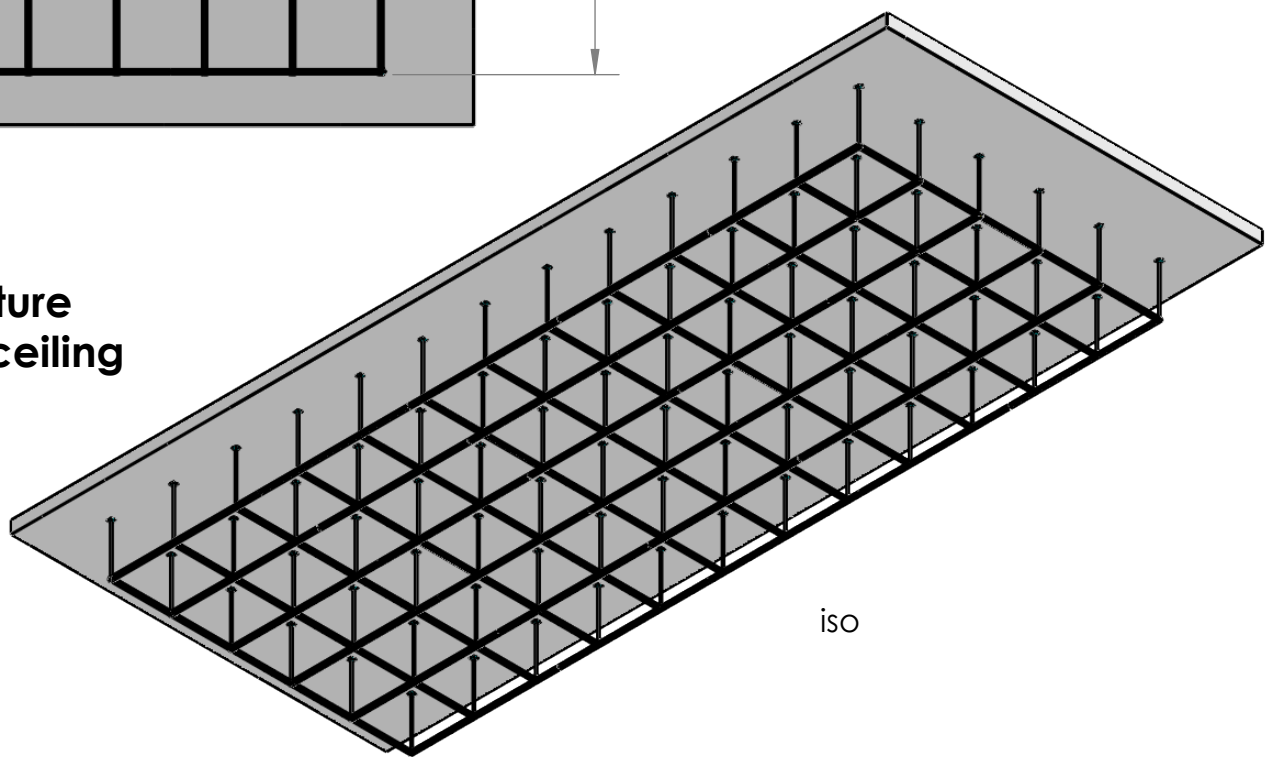

Sculpture Gallery Light Fixing Ceiling Structure
Vertically hanging pipe mounted on the ceiling
over which turkling shall be mounted.
on which light tracks shall be fitted

**Isometric View From the top
with transparent ceiling for clear visibility**

pipe assembly structure

all dim are in inches