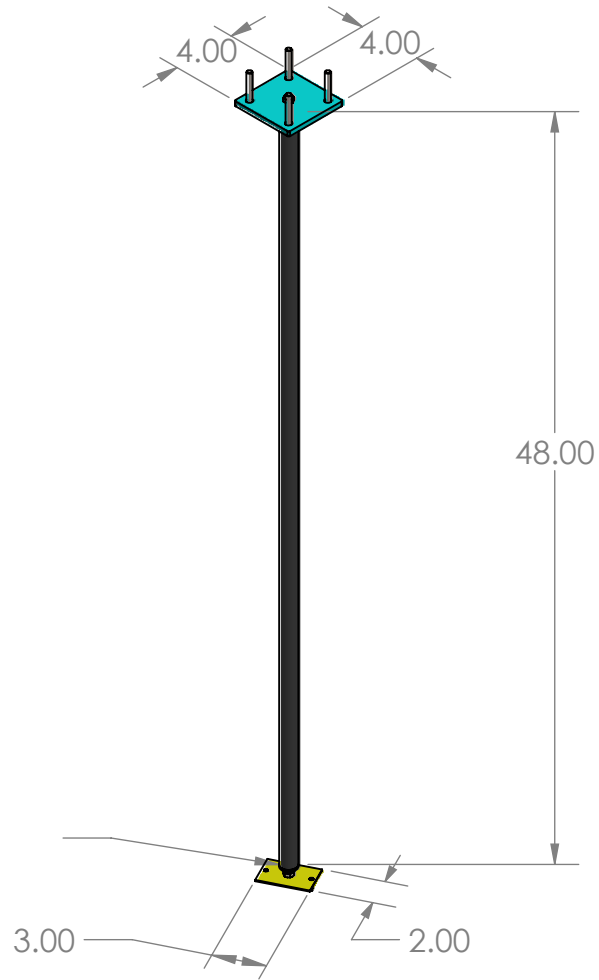

Sculpture Gallery Light Fixing Ceiling Structure
Vertically hanging pipe mounted on the ceiling
over which turkling shall be mounted.
on which light tracks shall be fitted

**Isometric View From the top
with transparent ceiling for clear visibility**

pipe assembly structure

all dim are in inches