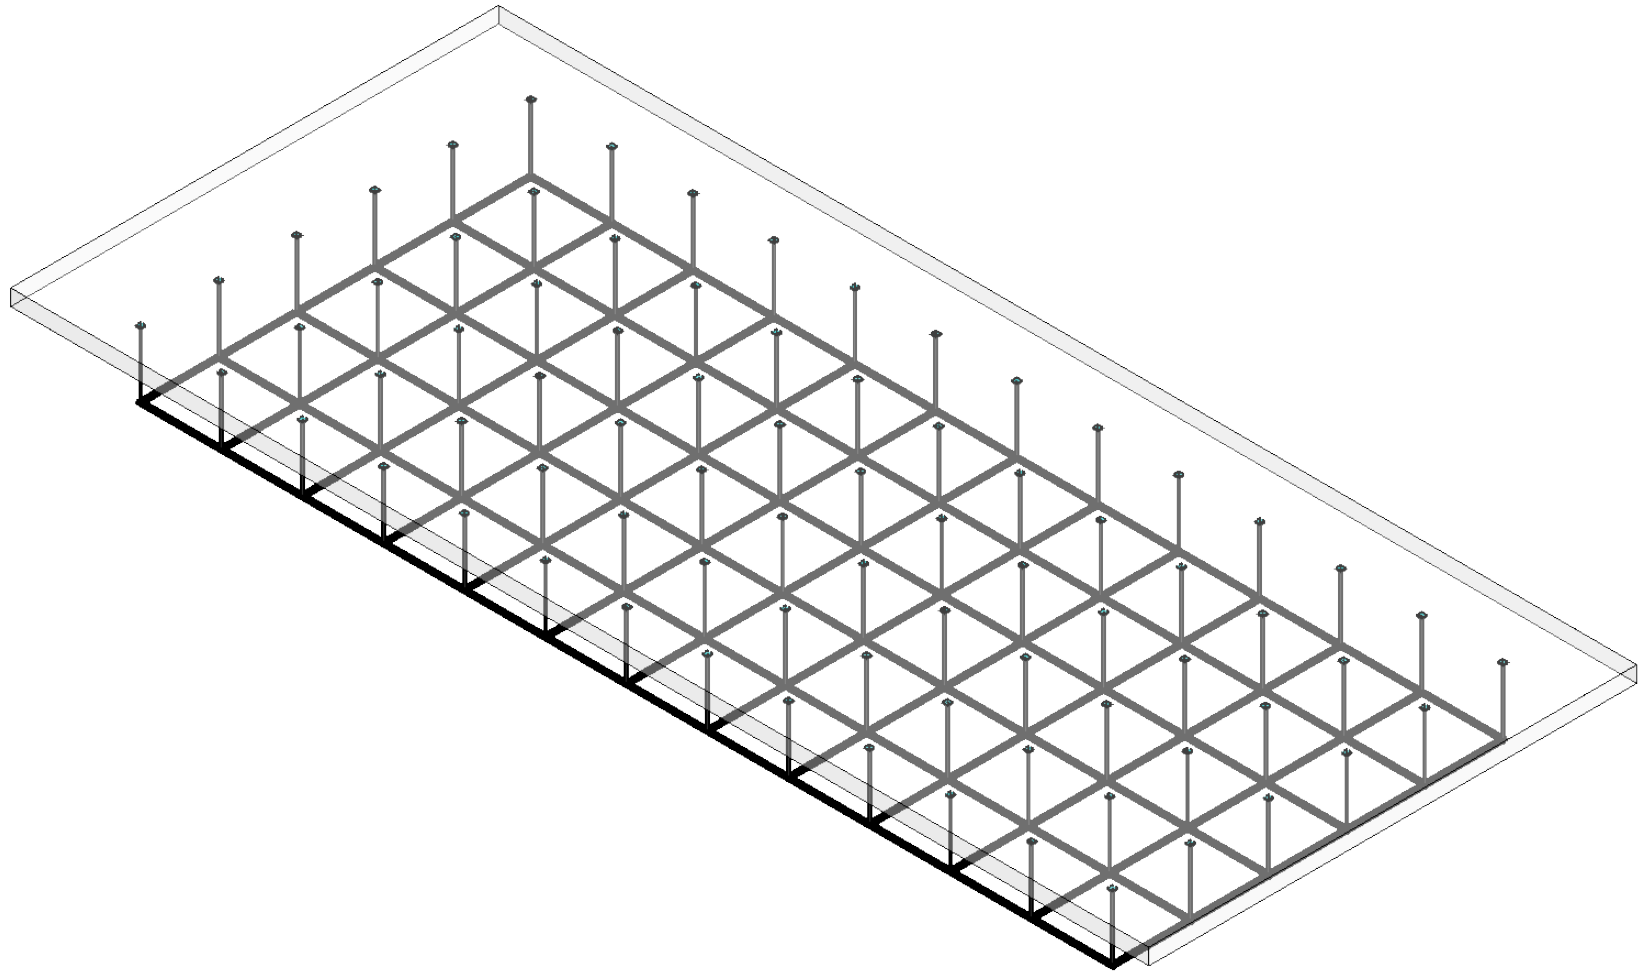

Sculpture Gallery Light Fixing Ceiling Structure
Vertically hanging pipe mounted on the ceiling
over which turkling shall be mounted.
on which light tracks shall be fitted

**Isometric View From the top
with transparent ceiling for clear visibility**

pipe assembly structure

all dim are in inches