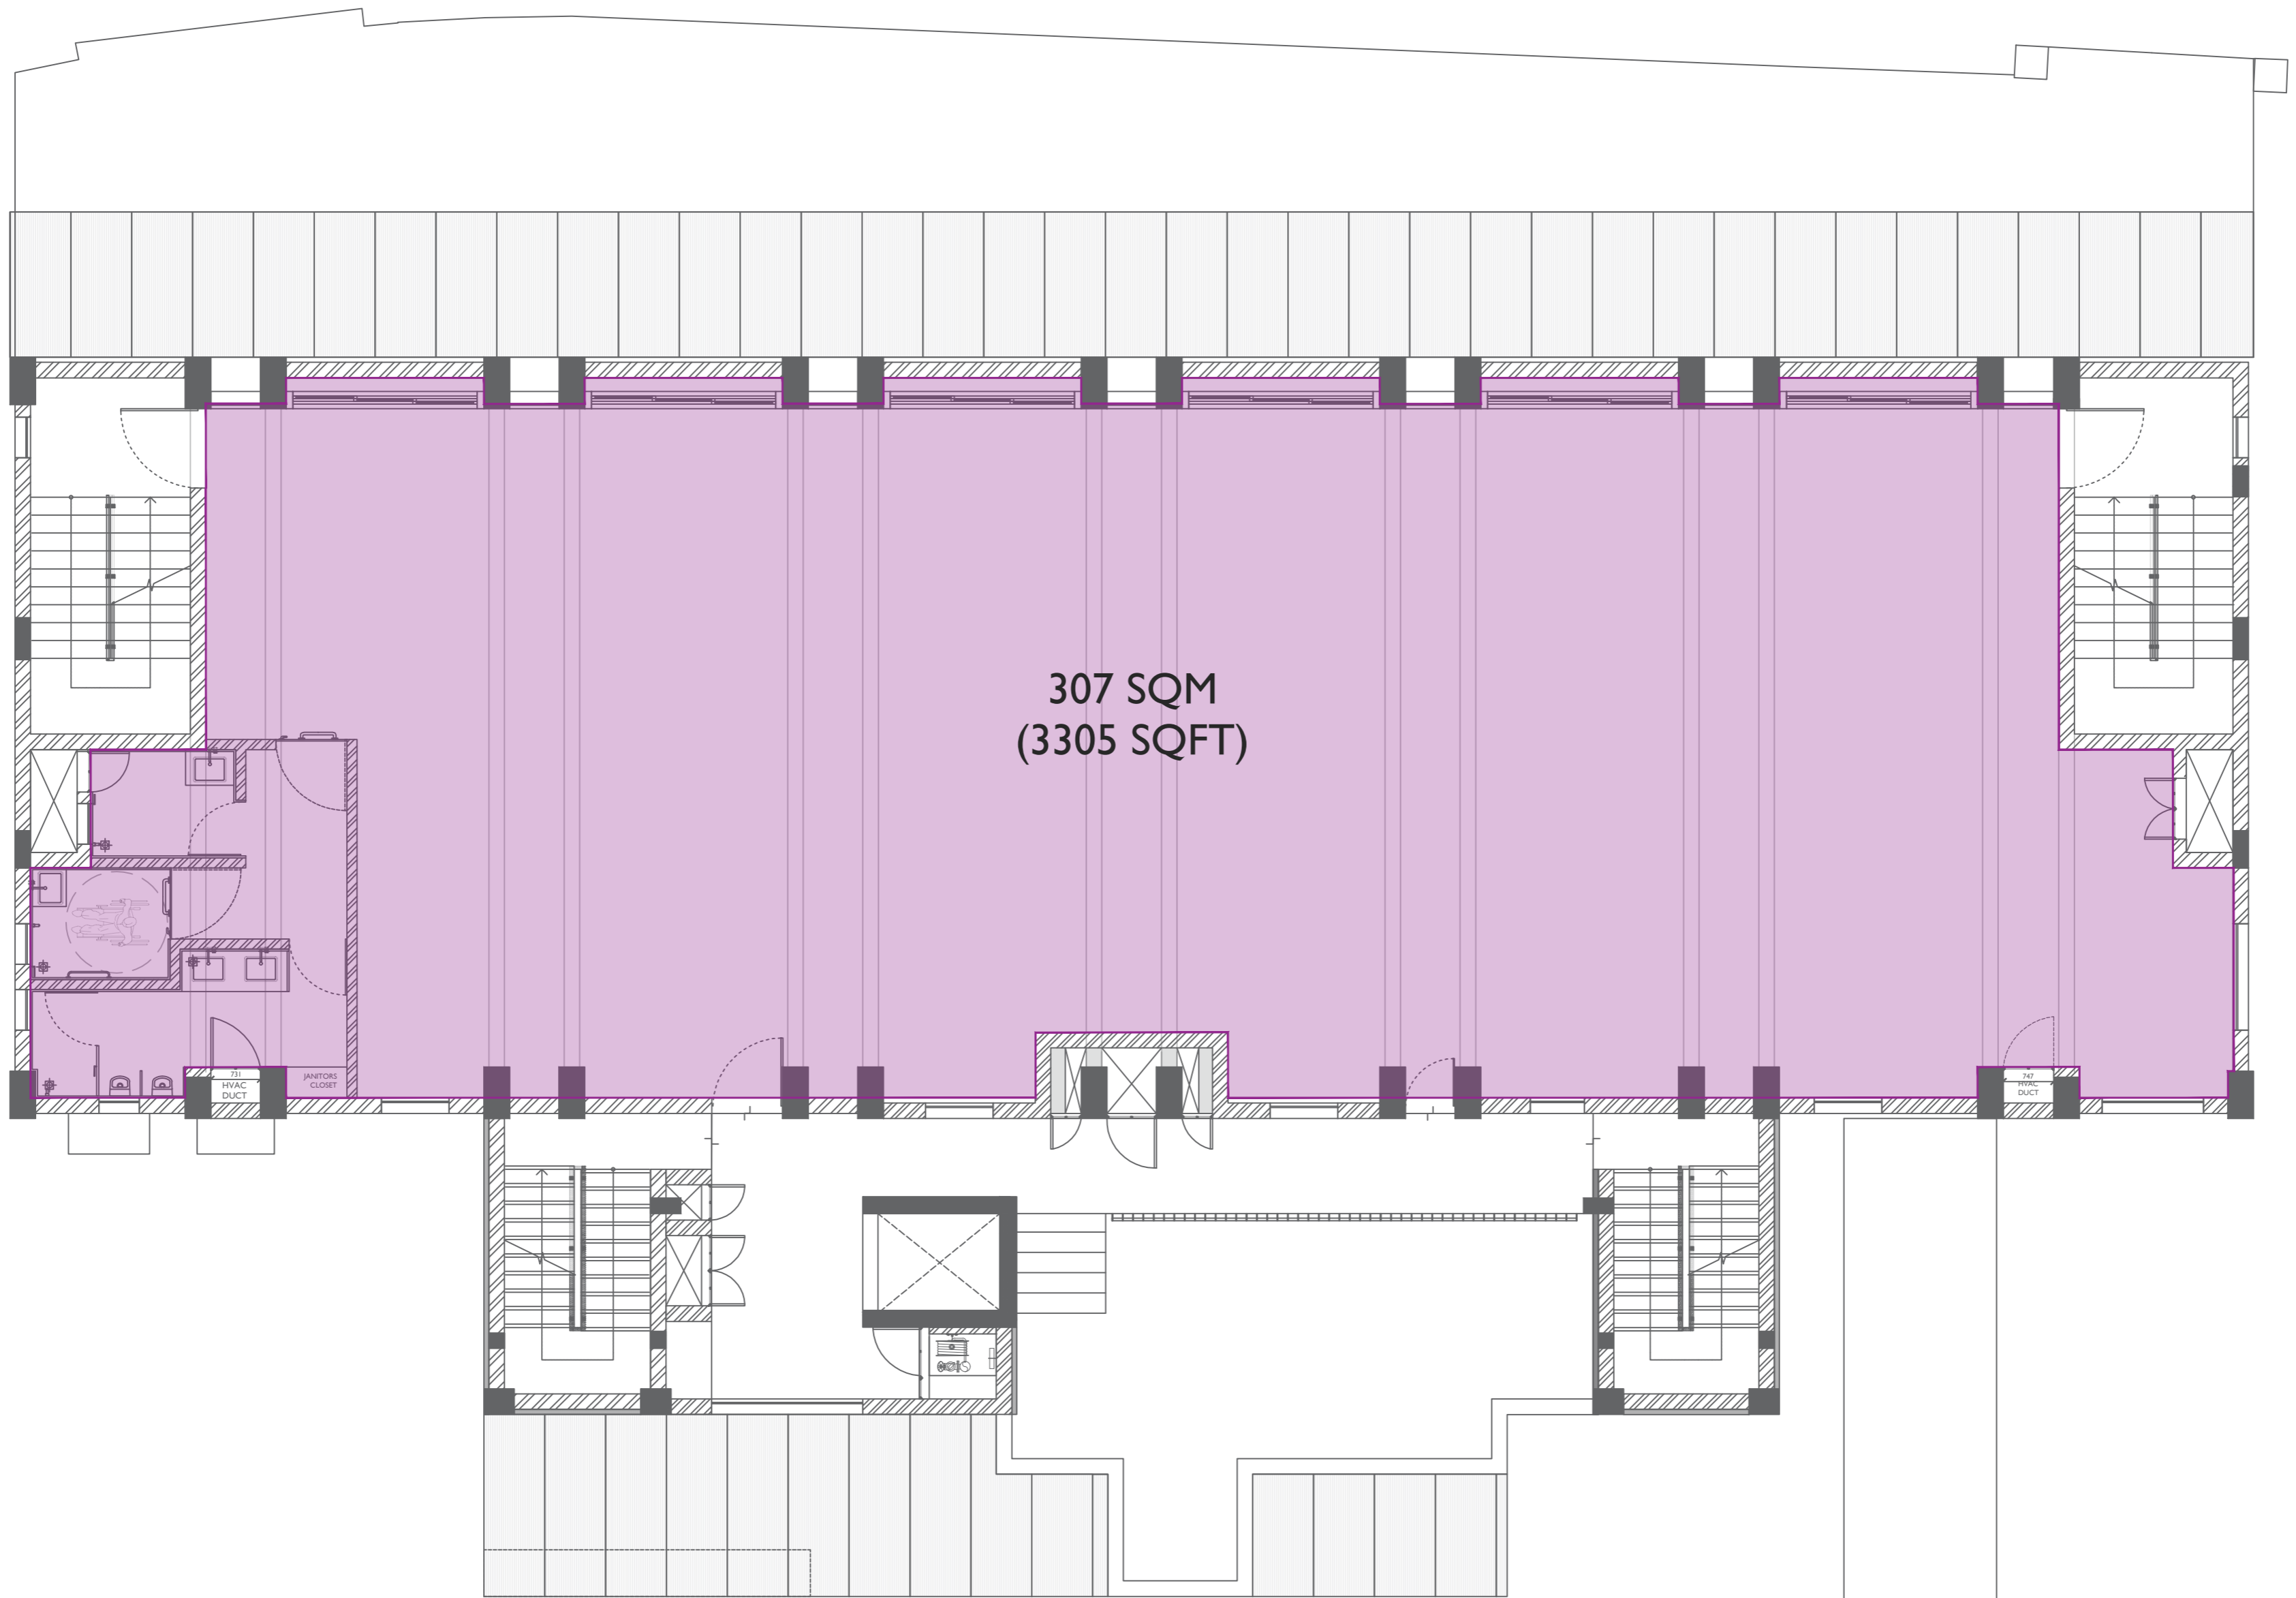

CSMVS Museum Annex Building Ground Floor Carpet Area

307 SQM
(3305 SQFT)